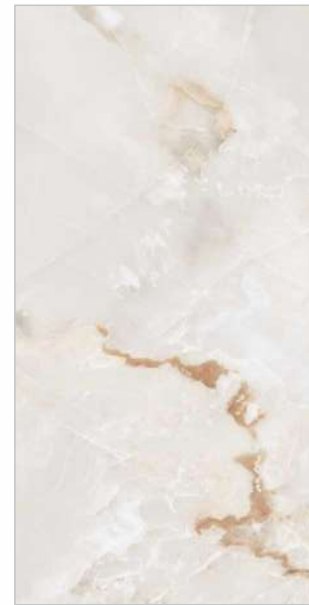

# Dyna Natural

—  
Surface : **Polished**  
—

Available in

300x  
600mm

600x  
600mm

600x  
1200mm

800x  
800mm

800x  
1600mm